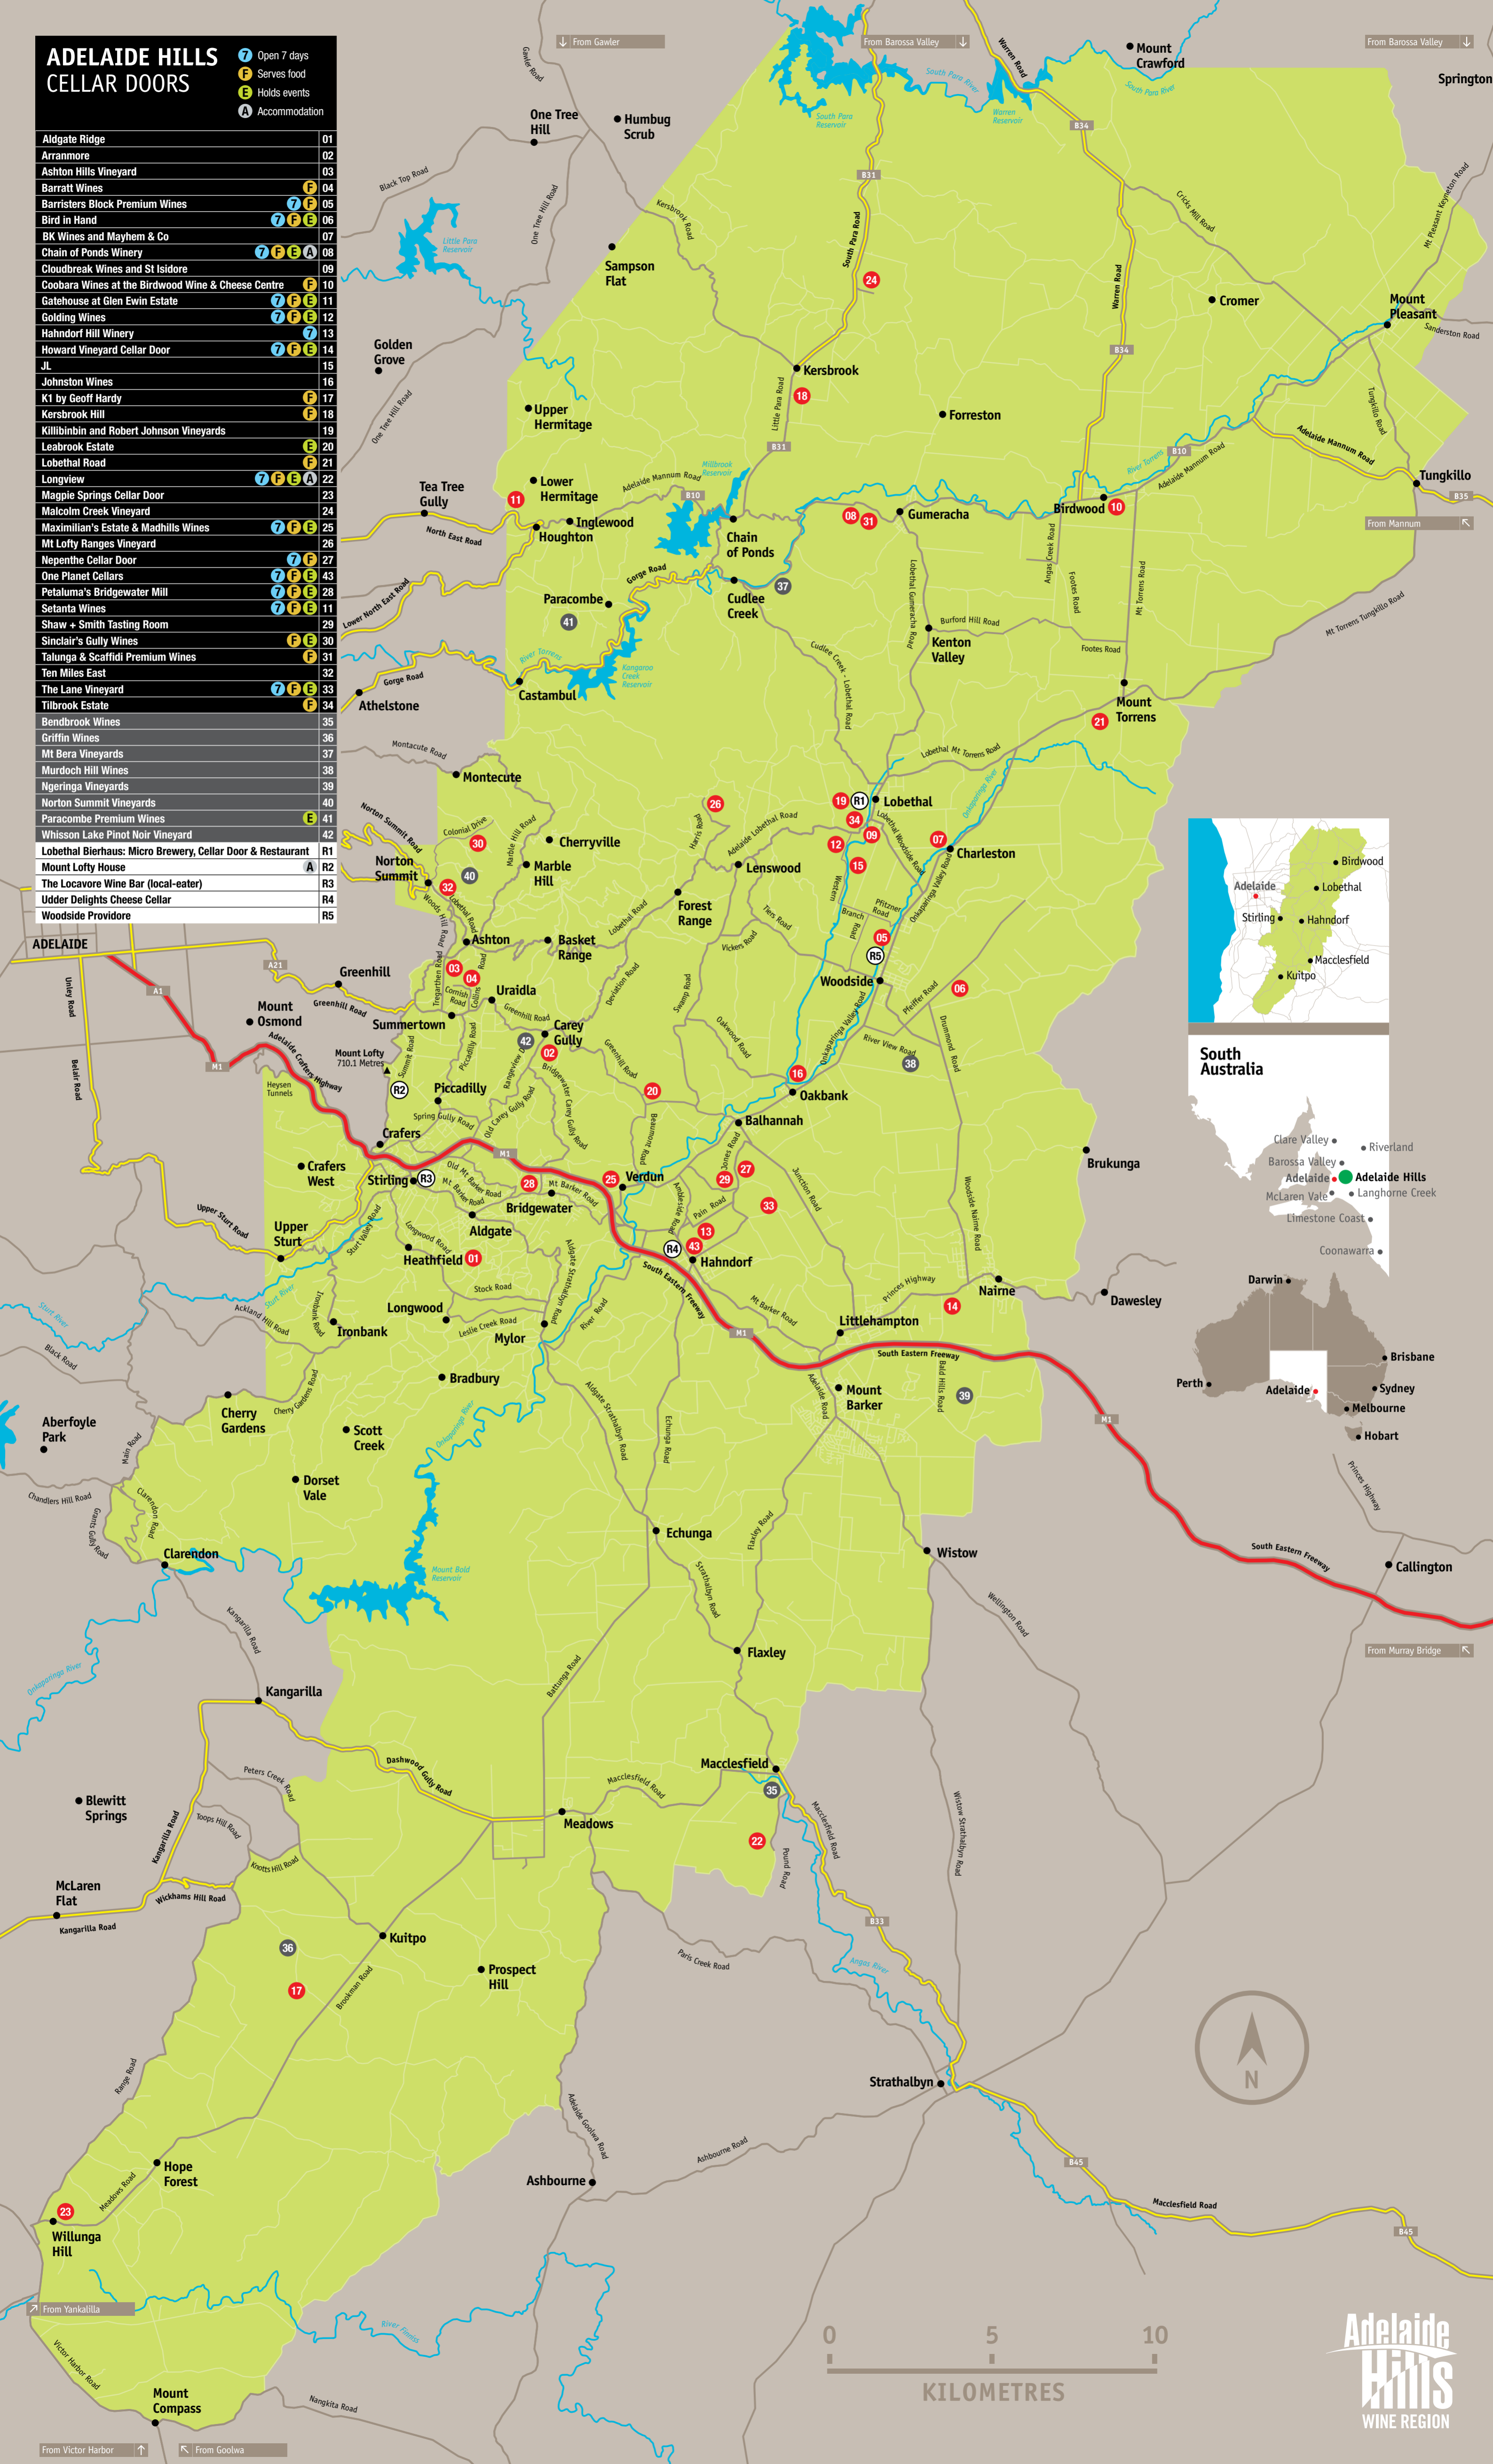

ADELAIDE HILLS CELLAR DOORS

- 7 Open 7 days
- F Serves food
- E Holds events
- A Accommodation

Aldgate Ridge	01
Arranmore	02
Ashton Hills Vineyard	03
Barratt Wines	04
Barristers Block Premium Wines	05
Bird in Hand	06
BK Wines and Mayhem & Co	07
Chain of Ponds Winery	08
Cloudbreak Wines and St Isidore	09
Coobara Wines at the Birdwood Wine & Cheese Centre	10
Gatehouse at Glen Ewin Estate	11
Golding Wines	12
Hahndorf Hill Winery	13
Howard Vineyard Cellar Door	14
JL	15
Johnston Wines	16
K1 by Geoff Hardy	17
Kersbrook Hill	18
Killibinbin and Robert Johnson Vineyards	19
Leabrook Estate	20
Lobethal Road	21
Longview	22
Magpie Springs Cellar Door	23
Malcolm Creek Vineyard	24
Maximilian's Estate & Madhills Wines	25
Mt Lofty Ranges Vineyard	26
Nepenthe Cellar Door	27
One Planet Cellars	28
Petaluma's Bridgewater Mill	29
Setanta Wines	30
Shaw + Smith Tasting Room	31
Sinclair's Gully Wines	32
Talunga & Scaffidi Premium Wines	33
Ten Miles East	34
The Lane Vineyard	35
Tilbrook Estate	36
Bendbrook Wines	37
Griffin Wines	38
Mt Bera Vineyards	39
Murdoch Hill Wines	40
Ngeringa Vineyards	41
Norton Summit Vineyards	42
Paracombe Premium Wines	43
Whisson Lake Pinot Noir Vineyard	44
Lobethal Bierhaus: Micro Brewery, Cellar Door & Restaurant	R1
Mount Lofty House	A
The Locavore Wine Bar (local-eater)	R3
Udder Delights Cheese Cellar	R4
Woodside Proviadore	R5

South Australia